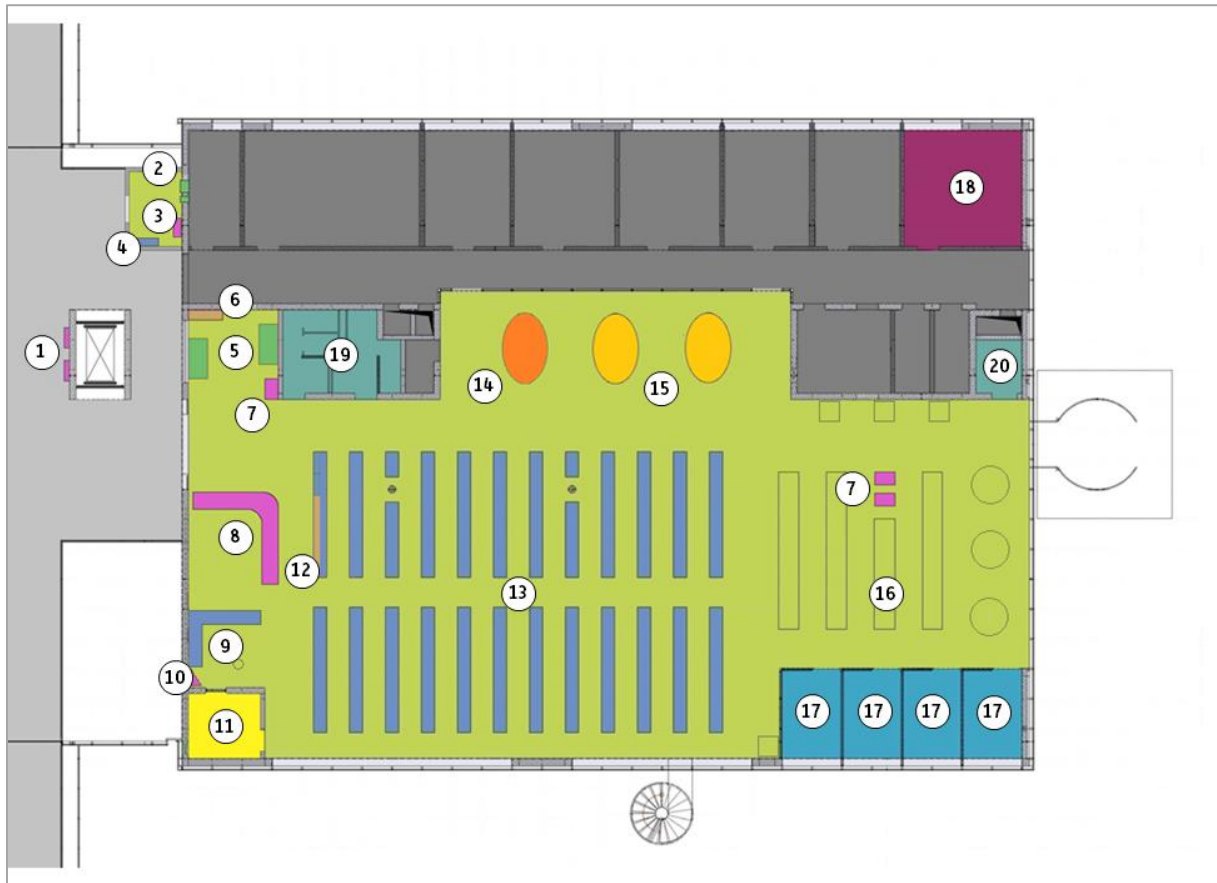

Trier UAS – Environmental Campus Birkenfeld UCBib Library Plan

- | | | |
|--------------------------|------------------------|------------------|
| 1 Info boxes | 8 Information desk | 15 PC workplaces |
| 2 Return terminal | 9 Journals | 16 Reading area |
| 3 Fee machine | 10 Recommended reading | 17 Study cabins |
| 4 Book swap shelf (AStA) | 11 Copy room | 18 Seminar room |
| 5 Self check terminals | 12 Media centre | 19 WCs |
| 6 Reservation shelf | 13 Bookshelves | 20 Disabled WC |
| 7 Research terminals | 14 Flex workplaces | |